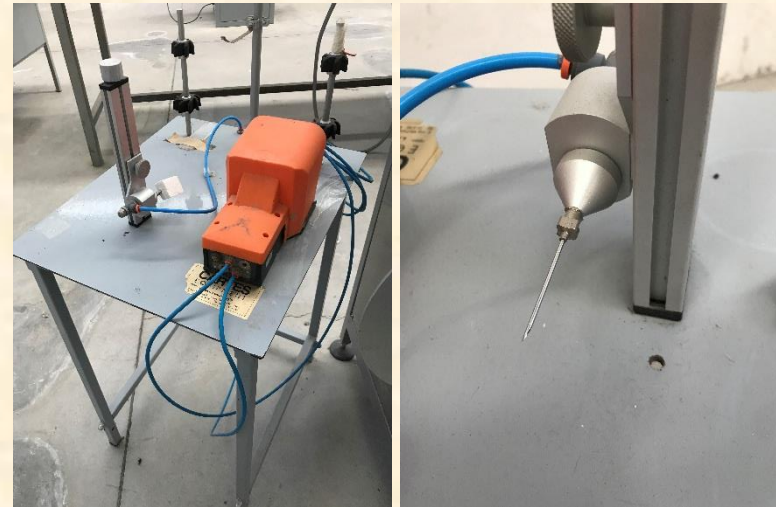

2 SET ATLAS COPCO COMPRESSOR MOD: ZT37
1 SET DRYER AND TANK YEAR 2001 MOD FD170

**2 SET HORST KIND FOLD AND CUTTING MACHINE
MOD UNIVERSAL 3000E YOC 2004**

**1 SET HORST KIND LASER MACHINE MOD. LASERCUT
YEAR 2004**

**1 SET CARTES MODEL RC120 YEAR 2005 COMPLETE
WITH ULTRASONIC WELDER TO QUICKLY JOIN TAPE
AND LABELS MOD. SU36 REWINDING AND
INSPECTING MACHINE**

1 SET MACHINE MOD G1156 FOR PNEUMATIC INJECTION YEAR 2001

About 50000 open PINS 165 X 8 X 0,2 MM suitable for label looms

STÄUBLI

**2 set harness Staubli, as new (25 to 50 million picks woven) satin 8x20 cm, G-quote 2850 mm with quick connection
Suitable for jacquard Staubli with 2304 hooks, 18432 cords for ground and 64+64 for selvedge (total 18560 cords), 168,8 cm reed, ends/cm 109,17, Spring 35 gr
2 set harness Staubli, as new (25 to 50 million picks woven) satin 16x10 cm G-quote 2850 mm with quick connection
Suitable for jacquard Staubli with 1152 hooks, 18432 cords for ground and 64+64 for selvedge (total 18560 cords), 168,8 cm reed, ends/cm 109,17, Spring 35 gr**

1 set Muller MVC2.1-150, year 2006, 14/24 192/144 hooks jacquard
With electronic warp let off

- 16 set Feeders IRO NOVA
- 1 set electronic box 8 position for IRO Nova
- 4 set boxes 4 position for IRO nova