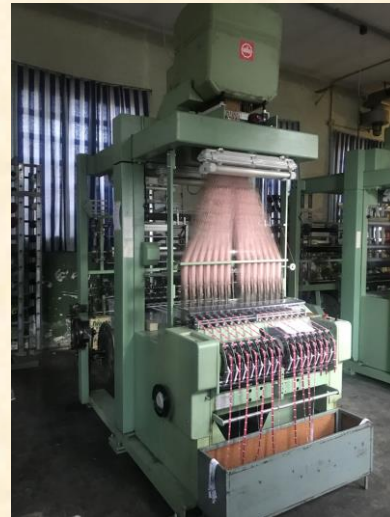

About 50000 open PINS 165 X 8 X 0,2 MM suitable for label looms

STÄUBLI

**2 set harness Staubli, as new (25 to 50 million picks woven) satin 8x20 cm, G-quote 2850 mm with quick connection
Suitable for jacquard Staubli with 2304 hooks, 18432 cords for ground and 64+64 for selvedge (total 18560 cords), 168,8 cm reed, ends/cm 109,17, Spring 35 gr
2 set harness Staubli, as new (25 to 50 million picks woven) satin 16x10 cm G-quote 2850 mm with quick connection
Suitable for jacquard Staubli with 1152 hooks, 18432 cords for ground and 64+64 for selvedge (total 18560 cords), 168,8 cm reed, ends/cm 109,17, Spring 35 gr**

4 set Vaupel electronic label system (box complete)

4 set slitting bar Vaupel without slitting unit and 4 set calender Vaupel

Type 809/1600 Gauge 14 MAT 26598 yoc 2012

1 set Muller MVC2-150, year 2005, 14/24 192 hooks jacquard

1 set Muller MVC2.1-150, year 2006, 14/24 192/144 hooks jacquard
With electronic warp let off

- 16 set Feeders IRO NOVA
- 1 set electronic box 8 position for IRO Nova
- 4 set boxes 4 position for IRO nova